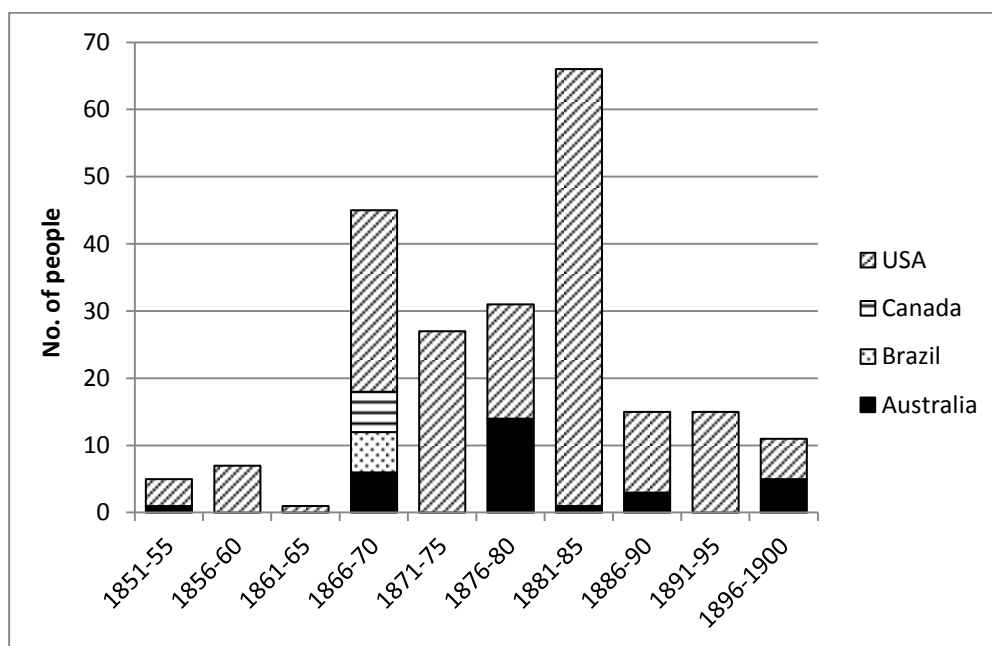

The attached tables show the names of Briese families and individuals who left their homes in Prussia during this period and settled in Australia, Brazil, Canada and the USA. They were compiled from on-line shipping records ¹ and family trees ^{2,3} and have two purposes; as a reference for people interested in the genealogy of different Briese lineages and as source data for the Briese Family Y-DNA project, an attempt to discover the genetic relationships between different Briese families and lineages. The list should neither be considered as complete nor without error, as it is based on transcribed rather than original sources. There are also gaps in the details collected and the author would be grateful for any extra input or corrections (see contact details below).

In total, 223 people with the surname Briese emigrated from Prussia between 1851 and 1899. The temporal pattern of this emigration is shown in Fig. 1 and shows that the peak period of movement was from 1865-1885.

Fig. 1. Emigration of Brieses from Prussia to Australia, Brazil, Canada and the USA in 5-year intervals during the 19th Century.

The majority of these people crossed the Atlantic Ocean by ship to North America, though some sailed to the southern hemisphere, settling in Australia and South America (see Table 1).

Table 1. Breakdown of Briese families and individuals emigrating to different countries (families include couples, parents with children or sibling groups)

Destination	Total Persons	No. of Families (members)	No. of Single Individuals
USA	181	30 (66 ♂ + 70 ♀)	45 (30 ♂ + 15 ♀)
Australia	30	5 (13 ♂ + 12 ♀)	5 (3 ♂ + 2 ♀)
Canada	6	1 (4 ♂ + 2 ♀)	
Brazil	6	1 (1 ♂ + 5 ♀)	